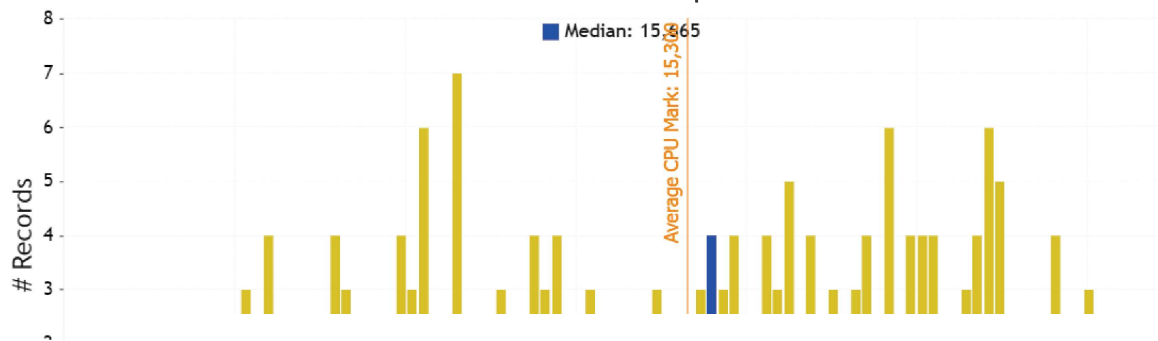

L1 Instruction Cache: 2 x 32 KB

Eff. L1 Instruction Cache: 8 x 64 KB

CPU Benchmarks

L3 Cache: 12 MB

Other names: 13th Gen Intel(R) Core(TM) i5-1345U, 13th Gen Intel Core i5-1345U

CPU First Seen on Charts: Q1 2023

CPUMark/$Price: 49,51

Overall Rank: 736

Last Price Change: [$309.00 USD](#) (2023-01-01)

CPU Test Suite Average Results for Intel Core i5-1345U

Integer Math	54,487 MOps/Sec
Floating Point Math	36,820 MOps/Sec
Find Prime Numbers	58 Million Primes/Sec
Random String Sorting	19,317 Thousand Strings/Sec
Data Encryption	10,605 MBytes/Sec
Data Compression	167,307 KBytes/Sec
Physics	921 Frames/Sec
Extended Instructions	9,337 Million Matrices/Sec
Single Thread	3,536 MOps/Sec

From submitted results to PerformanceTest V10 as of 4th of March 2024.

CPU Mark Distribution for Intel Core i5-1345U

Submitted Baseline Distribution Graph as of 3rd of March 2024