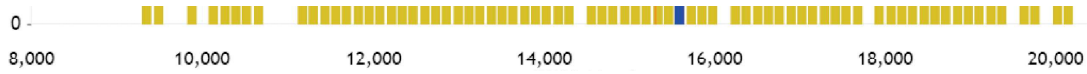

CPU Test Suite Average Results for Intel Core i5-1345U

Integer Math	54,487 MOps/Sec
Floating Point Math	36,820 MOps/Sec
Find Prime Numbers	58 Million Primes/Sec
Random String Sorting	19,317 Thousand Strings/Sec
Data Encryption	10,605 MBytes/Sec
Data Compression	167,307 KBytes/Sec
Physics	921 Frames/Sec
Extended Instructions	9,337 Million Matrices/Sec
Single Thread	3,536 MOps/Sec

From submitted results to PerformanceTest V10 as of 4th of March 2024.

CPU Mark Distribution for Intel Core i5-1345U

Submitted Baseline Distribution Graph as of 3rd of March 2024

CPU Benchmarks

For distribution graph only: Results are [trimmed](#) to exclude outliers by disregarding the bottom 1% and top 1% of submissions.